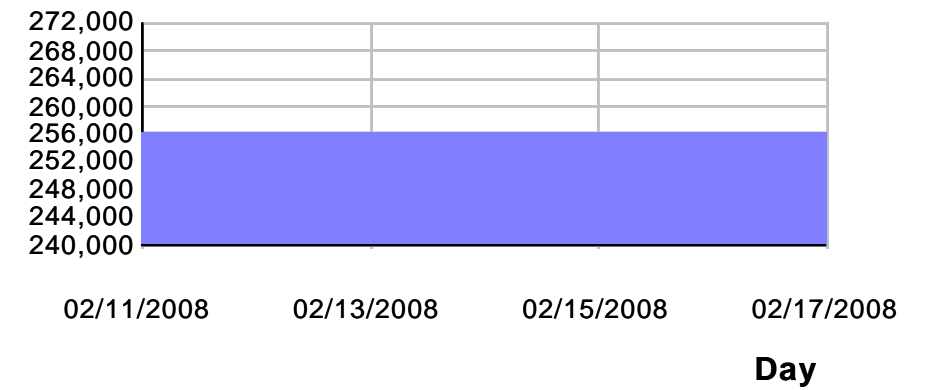

Performance Interface Report

GTAGSPX9004 Serial0/0/0.1 707.0

Saturation (%)

GTAGSPX9004 Serial0/0/0.1 707.0

Availability (%)

GTAGSPX9004 Serial0/0/0.1 707.0

Speed (bps)

GTAGSPX9004 Serial0/0/0.1 707.0

IN Avg Traffic

GTAGSPX9004 Serial0/0/0.1 707.0

IN Peak Traffic

GTAGSPX9004 Serial0/0/0.1 707.0

OUT Avg Traffic

GTAGSPX9004 Serial0/0/0.1 707.0

OUT Peak Traffic

GTAGSPX9004 Serial0/0/0.1 707.0