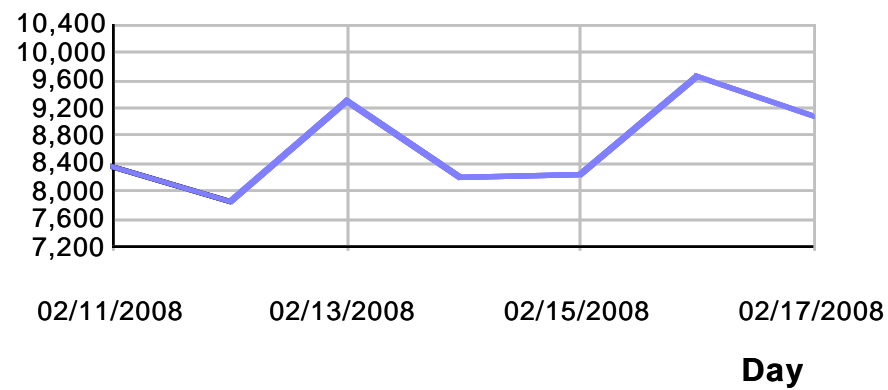

Performance Interface Report

GTAGSPX9004 Serial0/0/0.1 707.0

Saturation (%)

GTAGSPX9004 Serial0/0/0.1 707.0

Availability (%)

GTAGSPX9004 Serial0/0/0.1 707.0

Speed (bps)

GTAGSPX9004 Serial0/0/0.1 707.0

IN Avg Traffic

GTAGSPX9004 Serial0/0/0.1 707.0

IN Peak Traffic

GTAGSPX9004 Serial0/0/0.1 707.0

OUT Avg Traffic

GTAGSPX9004 Serial0/0/0.1 707.0

OUT Peak Traffic

GTAGSPX9004 Serial0/0/0.1 707.0