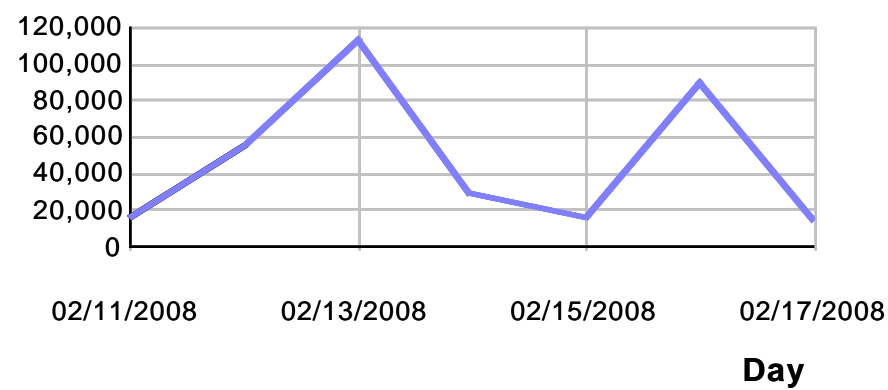

Performance Interface Report

GTAGSPX9004 Serial0/0/0.1 707.0

Saturation (%)

GTAGSPX9004 Serial0/0/0.1 707.0

Availability (%)

GTAGSPX9004 Serial0/0/0.1 707.0

Speed (bps)

GTAGSPX9004 Serial0/0/0.1 707.0

IN Avg Traffic

GTAGSPX9004 Serial0/0/0.1 707.0

IN Peak Traffic

GTAGSPX9004 Serial0/0/0.1 707.0

OUT Avg Traffic

GTAGSPX9004 Serial0/0/0.1 707.0

OUT Peak Traffic

GTAGSPX9004 Serial0/0/0.1 707.0