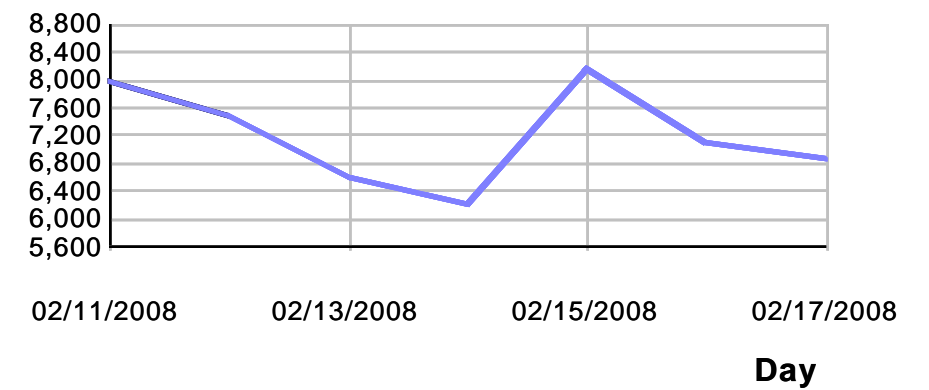

IN Avg Traffic

GTAGSPX9004 Serial0/0/0.1 707.0

IN Peak Traffic

GTAGSPX9004 Serial0/0/0.1 707.0

OUT Avg Traffic

GTAGSPX9004 Serial0/0/0.1 707.0

OUT Peak Traffic

GTAGSPX9004 Serial0/0/0.1 707.0