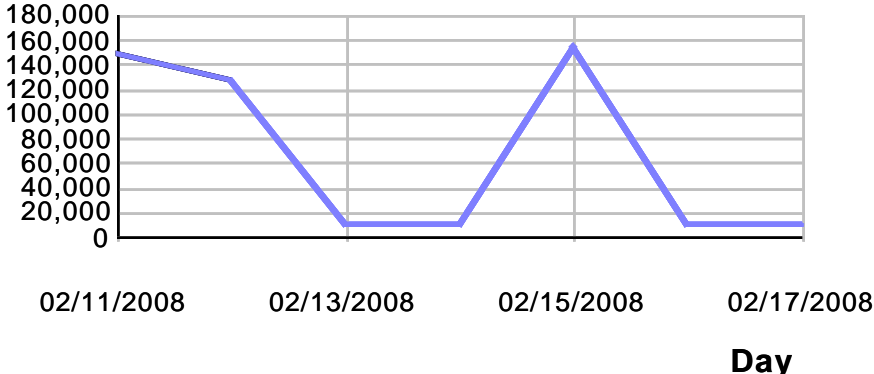

IN Avg Traffic

GTAGSPX9004 Serial0/0/0.1 707.0

IN Peak Traffic

GTAGSPX9004 Serial0/0/0.1 707.0

OUT Avg Traffic

GTAGSPX9004 Serial0/0/0.1 707.0

OUT Peak Traffic

GTAGSPX9004 Serial0/0/0.1 707.0